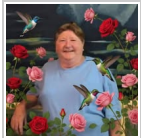

“ *Lois Watson sent a virtual gift in memory of Billy Marvin Shaw*